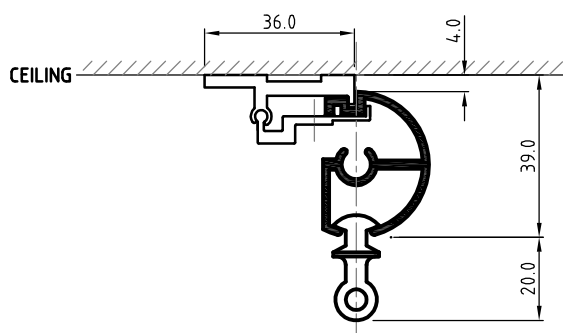

32mm MK2 140mm Bracket

Ceiling Plate : Length 60mm, Width 36mm
Top of Ceiling to top of rod : 4mm
Top of Ceiling to bottom of rod : 36mm
Glide sits 20mm below rod

**32mm Square Rod Ceiling
Fix Bracket**

35mm GLIDE & MK2 BRACKETS

Base Plate : Length 50mm, Width 30mm
 Top of base plate to bottom of rod : 45mm
 Glide sits 20mm below rod
 Wall Plate to centre of rod: 60mm

35mm Single Bracket

Base Plate : Length 50mm, Width 30mm
 Top of base plate to bottom of rod : 43mm
 Glide sits 20mm below rod
 Wall Plate to centre of rod: 107mm

35mm MK2 100mm Bracket

Base Plate : Length 50mm, Width 30mm
 Top of base plate to bottom of rod : 43mm
 Glide sits 20mm below rod
 Wall Plate to centre of rod: 147mm

35mm MK2 140mm Bracket

Ceiling Plate : Length 60mm, Width 36mm
 Top of Ceiling to top of rod : 4mm
 Top of Ceiling to bottom of rod : 39mm
 Glide sits 20mm below rod