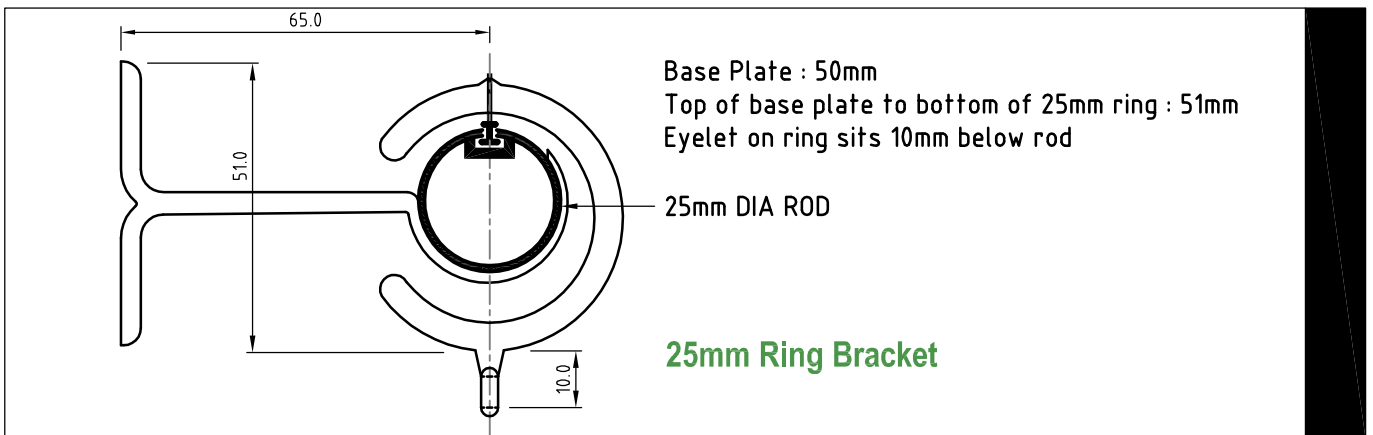

16mm GLIDE BRACKETS

Base Plate : 34mm
Top of base plate to bottom of rod : 27mm
Glide sits 10mm below rod

16mm Glide Bracket

Base Plate : 45mm
Top of base plate to bottom of rod : 31mm
Glide sits 10mm below rod

16mm Glide Bracket - M1

Base Plate : 45mm
Top of base plate to bottom of 25mm ring : 53mm
Eyelet on ring sits 10mm below rod

16mm Ring Bracket

25mm GLIDE BRACKETS

25mm 140/100mm BRACKETS

Base Plate : 50mm
Top of base plate to bottom of 25mm ring :
44mm
Eyelet on ring sits 10mm below rod

25mm DIA ROD

140mm Ring Bracket

Base Plate : 50mm
Top of base plate to bottom of rod : 30mm
Glide sits 10mm below rod

25mm DIA ROD

140mm Glide Bracket

Base Plate : 50mm
Top of base plate to bottom of 25mm ring :
44mm
Eyelet on ring sits 10mm below rod

25mm DIA ROD

100mm Ring Bracket

Base Plate : 50mm
Top of base plate to bottom of rod : 30mm
Glide sits 10mm below rod

25mm DIA ROD

100mm Glide Bracket

25mm & 16mm TOP FIX BRACKETS

Ceiling to top of rod : 7mm
 Ceiling to bottom of rod : 32mm
 Glide sits 10mm below rod