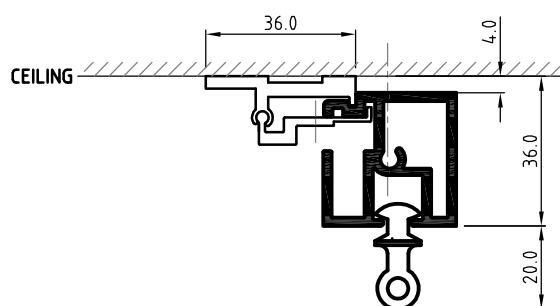

25mm Top Fix Ring Bracket

Ceiling to top of rod : 6mm
 Ceiling to bottom of rod : 22mm
 Glide sits 10mm below rod

16mm Top Fix Glide Bracket

Ceiling Wall Plate : 50mm DIA
 Dropper available in 100mm, 400mm and 900mm drops
 Top of ceiling to bottom of ceiling flange : 12mm
 Top of bracket fixing to bottom of rod : 40mm
 Glide sits 10mm below rod

25mm Hanger Glide Bracket

32mm SQUARE GLIDE & MK2 BRACKETS

Base Plate : Length 50mm, Width 30mm
Top of base plate to bottom of rod : 40mm
Glide sits 20mm below rod
Wall Plate to centre of rod: 68mm

32mm Single Bracket

Base Plate : Length 50mm, Width 30mm
Top of base plate to bottom of rod : 40mm
Glide sits 20mm below rod
Wall Plate to centre of rod: 117mm

32mm MK2 100mm Bracket

Base Plate : Length 50mm, Width 30mm
Top of base plate to bottom of rod : 40mm
Glide sits 20mm below rod
Wall Plate to centre of rod: 157mm

32mm MK2 140mm Bracket

Ceiling Plate : Length 60mm, Width 36mm
Top of Ceiling to top of rod : 4mm
Top of Ceiling to bottom of rod : 36mm
Glide sits 20mm below rod

**32mm Square Rod Ceiling
Fix Bracket**