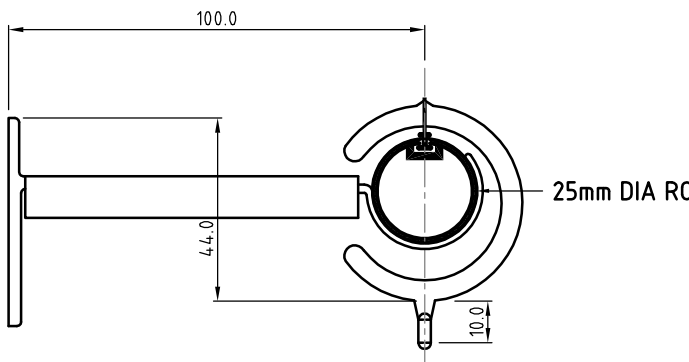

16mm GLIDE BRACKETS

Base Plate : 34mm
Top of base plate to bottom of rod : 27mm
Glide sits 10mm below rod

16mm Glide Bracket

Base Plate : 45mm
Top of base plate to bottom of rod : 31mm
Glide sits 10mm below rod

16mm Glide Bracket - M1

Base Plate : 45mm
Top of base plate to bottom of 25mm ring : 53mm
Eyelet on ring sits 10mm below rod

16mm Ring Bracket

25mm GLIDE BRACKETS

25mm 140/100mm BRACKETS

Base Plate : 50mm
Top of base plate to bottom of 25mm ring :
44mm
Eyelet on ring sits 10mm below rod

25mm DIA ROD

140mm Ring Bracket

Base Plate : 50mm
Top of base plate to bottom of rod : 30mm
Glide sits 10mm below rod

25mm DIA ROD

140mm Glide Bracket

Base Plate : 50mm
Top of base plate to bottom of 25mm ring :
44mm
Eyelet on ring sits 10mm below rod

25mm DIA ROD

100mm Ring Bracket

Base Plate : 50mm
Top of base plate to bottom of rod : 30mm
Glide sits 10mm below rod

25mm DIA ROD

100mm Glide Bracket

25mm & 16mm TOP FIX BRACKETS

Ceiling to top of rod : 7mm
 Ceiling to bottom of rod : 32mm
 Glide sits 10mm below rod