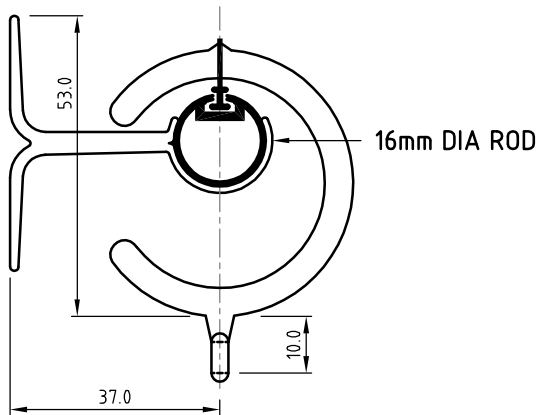

16mm GLIDE BRACKETS

Base Plate : 34mm
Top of base plate to bottom of rod : 27mm
Glide sits 10mm below rod

16mm Glide Bracket

Base Plate : 45mm
Top of base plate to bottom of rod : 31mm
Glide sits 10mm below rod

16mm Glide Bracket - M1

Base Plate : 45mm
Top of base plate to bottom of 25mm ring : 53mm
Eyelet on ring sits 10mm below rod

16mm Ring Bracket

25mm GLIDE BRACKETS

25mm 140/100mm BRACKETS

Base Plate : 50mm
Top of base plate to bottom of 25mm ring :
44mm
Eyelet on ring sits 10mm below rod

25mm DIA ROD

140mm Ring Bracket

Base Plate : 50mm
Top of base plate to bottom of rod : 30mm
Glide sits 10mm below rod

25mm DIA ROD

140mm Glide Bracket

Base Plate : 50mm
Top of base plate to bottom of 25mm ring :
44mm
Eyelet on ring sits 10mm below rod

25mm DIA ROD

100mm Ring Bracket

Base Plate : 50mm
Top of base plate to bottom of rod : 30mm
Glide sits 10mm below rod

25mm DIA ROD

100mm Glide Bracket

25mm & 16mm TOP FIX BRACKETS

Ceiling to top of rod : 7mm
 Ceiling to bottom of rod : 32mm
 Glide sits 10mm below rod