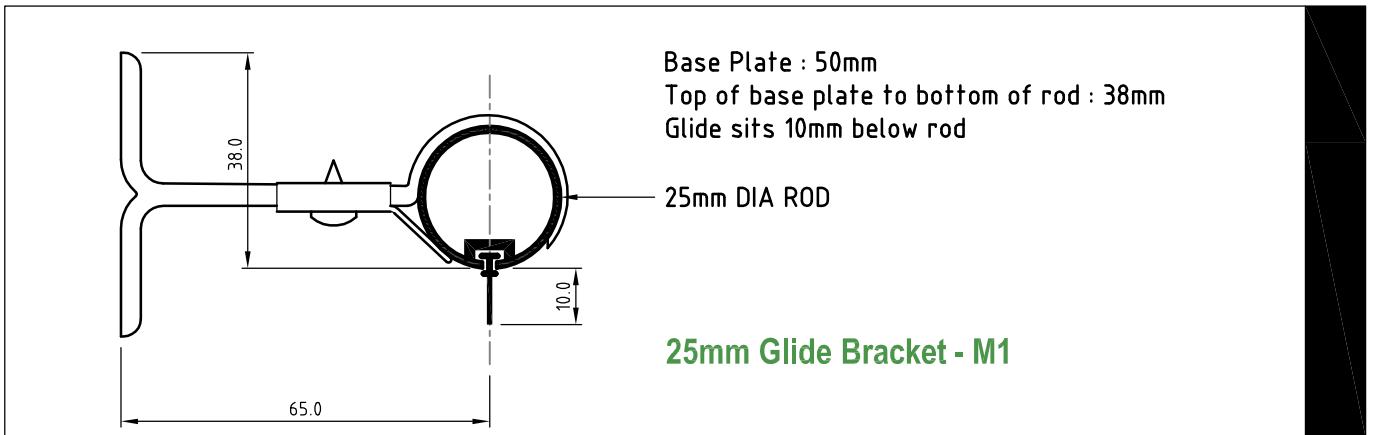

16mm GLIDE BRACKETS

Base Plate : 34mm
Top of base plate to bottom of rod : 27mm
Glide sits 10mm below rod

16mm Glide Bracket

Base Plate : 45mm
Top of base plate to bottom of rod : 31mm
Glide sits 10mm below rod

16mm Glide Bracket - M1

Base Plate : 45mm
Top of base plate to bottom of 25mm ring : 53mm
Eyelet on ring sits 10mm below rod

16mm Ring Bracket

25mm GLIDE BRACKETS

25mm 140/100mm BRACKETS

Base Plate : 50mm
Top of base plate to bottom of 25mm ring :
44mm
Eyelet on ring sits 10mm below rod

25mm DIA ROD

140mm Ring Bracket

Base Plate : 50mm
Top of base plate to bottom of rod : 30mm
Glide sits 10mm below rod

25mm DIA ROD

140mm Glide Bracket

Base Plate : 50mm
Top of base plate to bottom of 25mm ring :
44mm
Eyelet on ring sits 10mm below rod

25mm DIA ROD

100mm Ring Bracket

Base Plate : 50mm
Top of base plate to bottom of rod : 30mm
Glide sits 10mm below rod

25mm DIA ROD

100mm Glide Bracket

25mm & 16mm TOP FIX BRACKETS

Ceiling to top of rod : 7mm
 Ceiling to bottom of rod : 32mm
 Glide sits 10mm below rod