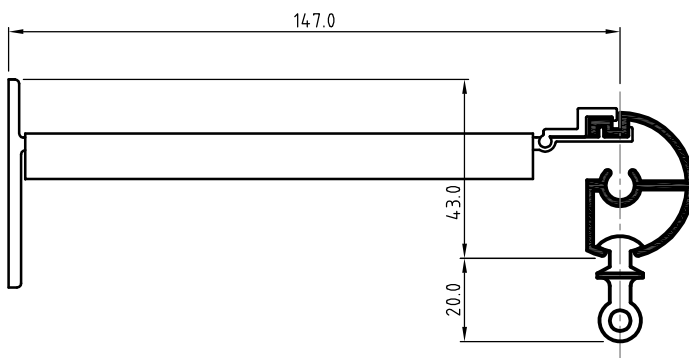

32mm MK2 140mm Bracket

Ceiling Plate : Length 60mm, Width 36mm
Top of Ceiling to top of rod : 4mm
Top of Ceiling to bottom of rod : 36mm
Glide sits 20mm below rod

**32mm Square Rod Ceiling
Fix Bracket**

35mm GLIDE & MK2 BRACKETS

Base Plate : Length 50mm, Width 30mm
 Top of base plate to bottom of rod : 45mm
 Glide sits 20mm below rod
 Wall Plate to centre of rod: 60mm

35mm Single Bracket

Base Plate : Length 50mm, Width 30mm
 Top of base plate to bottom of rod : 43mm
 Glide sits 20mm below rod
 Wall Plate to centre of rod: 107mm

35mm MK2 100mm Bracket

Base Plate : Length 50mm, Width 30mm
 Top of base plate to bottom of rod : 43mm
 Glide sits 20mm below rod
 Wall Plate to centre of rod: 147mm

35mm MK2 140mm Bracket

Ceiling Plate : Length 60mm, Width 36mm
 Top of Ceiling to top of rod : 4mm
 Top of Ceiling to bottom of rod : 39mm
 Glide sits 20mm below rod