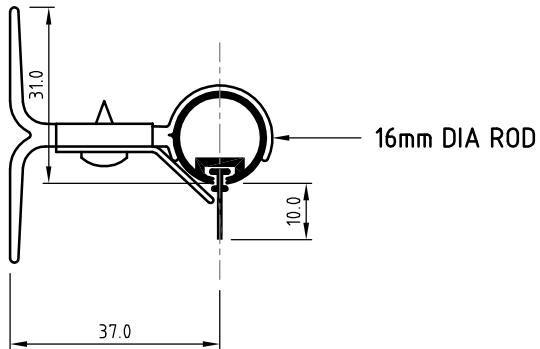

16mm GLIDE BRACKETS

Base Plate : 34mm
Top of base plate to bottom of rod : 27mm
Glide sits 10mm below rod

16mm Glide Bracket

Base Plate : 45mm
Top of base plate to bottom of rod : 31mm
Glide sits 10mm below rod

16mm Glide Bracket - M1

Base Plate : 45mm
Top of base plate to bottom of 25mm ring : 53mm
Eyelet on ring sits 10mm below rod

16mm Ring Bracket

25mm GLIDE BRACKETS

25mm 140/100mm BRACKETS

Base Plate : 50mm
Top of base plate to bottom of 25mm ring :
44mm
Eyelet on ring sits 10mm below rod

25mm DIA ROD

140mm Ring Bracket

Base Plate : 50mm
Top of base plate to bottom of rod : 30mm
Glide sits 10mm below rod

25mm DIA ROD

140mm Glide Bracket

Base Plate : 50mm
Top of base plate to bottom of 25mm ring :
44mm
Eyelet on ring sits 10mm below rod

25mm DIA ROD

100mm Ring Bracket

Base Plate : 50mm
Top of base plate to bottom of rod : 30mm
Glide sits 10mm below rod

25mm DIA ROD

100mm Glide Bracket

25mm & 16mm TOP FIX BRACKETS

Ceiling to top of rod : 7mm
 Ceiling to bottom of rod : 32mm
 Glide sits 10mm below rod