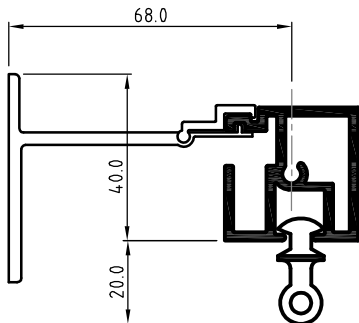

25mm Top Fix Glide Bracket

Ceiling to top of rod : 20mm
 Ring/Glide sits 10mm above rod/10mm below ceiling
 Ceiling to bottom of rod : 45mm
 Ceiling to bottom of ring : 59mm
 Eyelet on ring sits 10mm below ring

25mm Top Fix Ring Bracket

Ceiling to top of rod : 6mm
 Ceiling to bottom of rod : 22mm
 Glide sits 10mm below rod

16mm Top Fix Glide Bracket

Ceiling Wall Plate : 50mm DIA
 Dropper available in 100mm, 400mm and 900mm drops
 Top of ceiling to bottom of ceiling flange : 12mm
 Top of bracket fixing to bottom of rod : 40mm
 Glide sits 10mm below rod

25mm Hanger Glide Bracket

32mm SQUARE GLIDE & MK2 BRACKETS

Base Plate : Length 50mm, Width 30mm
Top of base plate to bottom of rod : 40mm
Glide sits 20mm below rod
Wall Plate to centre of rod: 68mm

32mm Single Bracket

Base Plate : Length 50mm, Width 30mm
Top of base plate to bottom of rod : 40mm
Glide sits 20mm below rod
Wall Plate to centre of rod: 117mm

32mm MK2 100mm Bracket

Base Plate : Length 50mm, Width 30mm
Top of base plate to bottom of rod : 40mm
Glide sits 20mm below rod
Wall Plate to centre of rod: 157mm