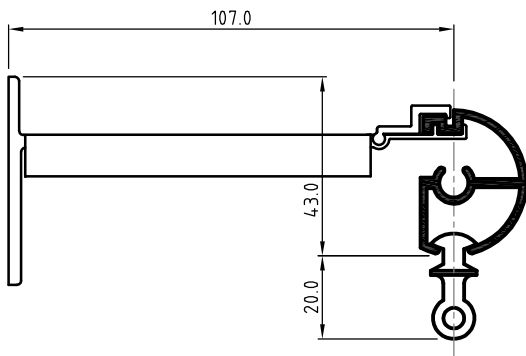

Base Plate : Length 50mm, Width 30mm
Top of base plate to bottom of rod : 40mm
Glide sits 20mm below rod
Wall Plate to centre of rod: 117mm

32mm MK2 100mm Bracket

Base Plate : Length 50mm, Width 30mm
Top of base plate to bottom of rod : 40mm
Glide sits 20mm below rod
Wall Plate to centre of rod: 157mm

32mm MK2 140mm Bracket

Ceiling Plate : Length 60mm, Width 36mm
Top of Ceiling to top of rod : 4mm
Top of Ceiling to bottom of rod : 36mm
Glide sits 20mm below rod

**32mm Square Rod Ceiling
Fix Bracket**

35mm GLIDE & MK2 BRACKETS

Base Plate : Length 50mm, Width 30mm
 Top of base plate to bottom of rod : 45mm
 Glide sits 20mm below rod
 Wall Plate to centre of rod: 60mm

35mm Single Bracket

Base Plate : Length 50mm, Width 30mm
 Top of base plate to bottom of rod : 43mm
 Glide sits 20mm below rod
 Wall Plate to centre of rod: 107mm