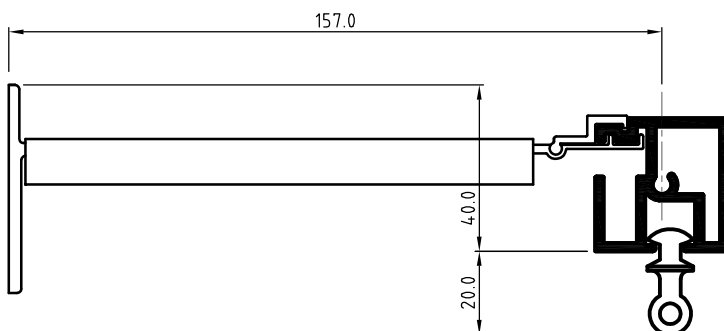

25mm Top Fix Ring Bracket

Ceiling to top of rod : 6mm
 Ceiling to bottom of rod : 22mm
 Glide sits 10mm below rod

16mm Top Fix Glide Bracket

Ceiling Wall Plate : 50mm DIA
 Dropper available in 100mm, 400mm and 900mm drops
 Top of ceiling to bottom of ceiling flange : 12mm
 Top of bracket fixing to bottom of rod : 40mm
 Glide sits 10mm below rod

25mm Hanger Glide Bracket

32mm SQUARE GLIDE & MK2 BRACKETS

Base Plate : Length 50mm, Width 30mm
Top of base plate to bottom of rod : 40mm
Glide sits 20mm below rod
Wall Plate to centre of rod: 68mm

32mm Single Bracket

Base Plate : Length 50mm, Width 30mm
Top of base plate to bottom of rod : 40mm
Glide sits 20mm below rod
Wall Plate to centre of rod: 117mm

32mm MK2 100mm Bracket

Base Plate : Length 50mm, Width 30mm
Top of base plate to bottom of rod : 40mm
Glide sits 20mm below rod
Wall Plate to centre of rod: 157mm