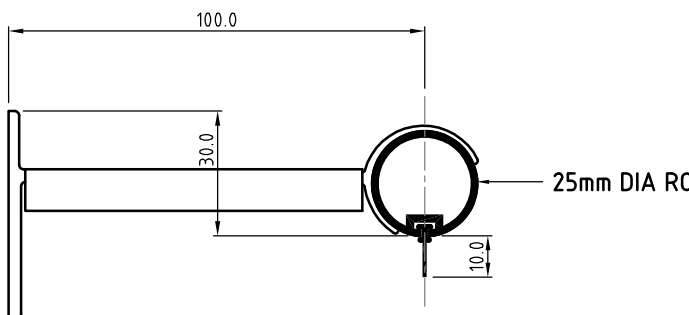

16mm GLIDE BRACKETS

Base Plate : 34mm
Top of base plate to bottom of rod : 27mm
Glide sits 10mm below rod

16mm Glide Bracket

Base Plate : 45mm
Top of base plate to bottom of rod : 31mm
Glide sits 10mm below rod

16mm Glide Bracket - M1

Base Plate : 45mm
Top of base plate to bottom of 25mm ring : 53mm
Eyelet on ring sits 10mm below rod

16mm Ring Bracket

25mm GLIDE BRACKETS

25mm 140/100mm BRACKETS

Base Plate : 50mm
Top of base plate to bottom of 25mm ring :
44mm
Eyelet on ring sits 10mm below rod

25mm DIA ROD

140mm Ring Bracket

Base Plate : 50mm
Top of base plate to bottom of rod : 30mm
Glide sits 10mm below rod

25mm DIA ROD

140mm Glide Bracket

Base Plate : 50mm
Top of base plate to bottom of 25mm ring :
44mm
Eyelet on ring sits 10mm below rod

25mm DIA ROD

100mm Ring Bracket

Base Plate : 50mm
Top of base plate to bottom of rod : 30mm
Glide sits 10mm below rod

25mm DIA ROD

100mm Glide Bracket

25mm & 16mm TOP FIX BRACKETS

Ceiling to top of rod : 7mm
 Ceiling to bottom of rod : 32mm
 Glide sits 10mm below rod