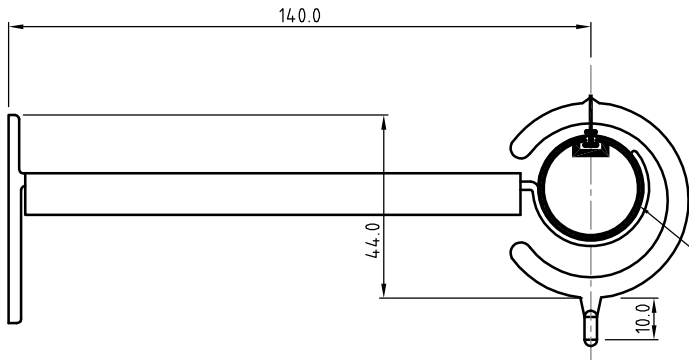

16mm GLIDE BRACKETS

Base Plate : 34mm
Top of base plate to bottom of rod : 27mm
Glide sits 10mm below rod

16mm Glide Bracket

Base Plate : 45mm
Top of base plate to bottom of rod : 31mm
Glide sits 10mm below rod

16mm Glide Bracket - M1

Base Plate : 45mm
Top of base plate to bottom of 25mm ring : 53mm
Eyelet on ring sits 10mm below rod

16mm Ring Bracket

25mm GLIDE BRACKETS

25mm 140/100mm BRACKETS

Base Plate : 50mm
Top of base plate to bottom of 25mm ring :
44mm
Eyelet on ring sits 10mm below rod

25mm DIA ROD

140mm Ring Bracket

Base Plate : 50mm
Top of base plate to bottom of rod : 30mm
Glide sits 10mm below rod

25mm DIA ROD

140mm Glide Bracket

Base Plate : 50mm
Top of base plate to bottom of 25mm ring :
44mm
Eyelet on ring sits 10mm below rod

25mm DIA ROD

100mm Ring Bracket

Base Plate : 50mm
Top of base plate to bottom of rod : 30mm
Glide sits 10mm below rod

25mm DIA ROD

100mm Glide Bracket

25mm & 16mm TOP FIX BRACKETS

Ceiling to top of rod : 7mm
 Ceiling to bottom of rod : 32mm
 Glide sits 10mm below rod