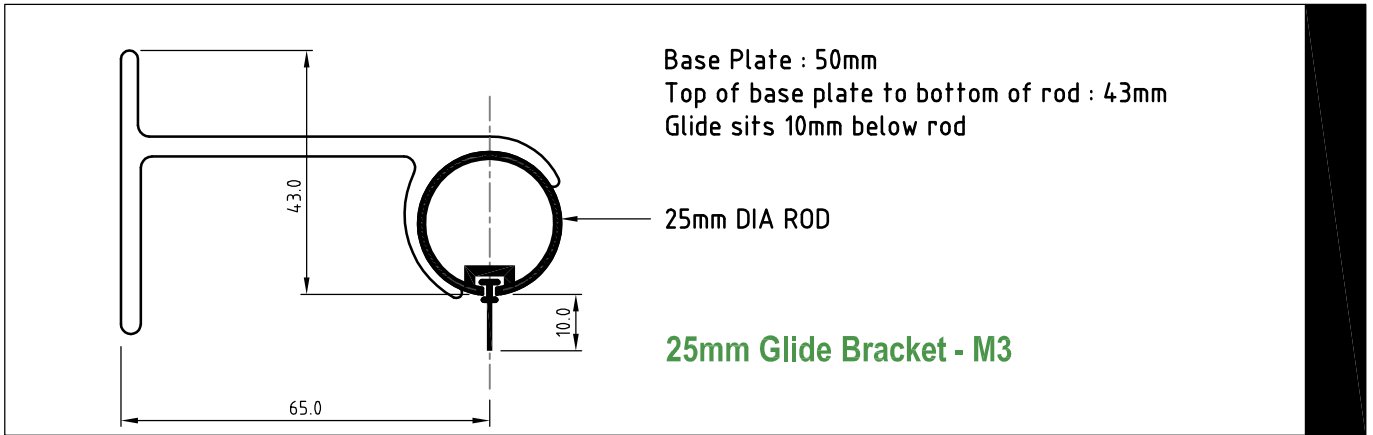

16mm GLIDE BRACKETS

Base Plate : 34mm
Top of base plate to bottom of rod : 27mm
Glide sits 10mm below rod

16mm Glide Bracket

Base Plate : 45mm
Top of base plate to bottom of rod : 31mm
Glide sits 10mm below rod

16mm Glide Bracket - M1

Base Plate : 45mm
Top of base plate to bottom of 25mm ring : 53mm
Eyelet on ring sits 10mm below rod

16mm Ring Bracket

25mm GLIDE BRACKETS

25mm 140/100mm BRACKETS

Base Plate : 50mm
Top of base plate to bottom of 25mm ring :
44mm
Eyelet on ring sits 10mm below rod

25mm DIA ROD

140mm Ring Bracket

Base Plate : 50mm
Top of base plate to bottom of rod : 30mm
Glide sits 10mm below rod

25mm DIA ROD

140mm Glide Bracket

Base Plate : 50mm
Top of base plate to bottom of 25mm ring :
44mm
Eyelet on ring sits 10mm below rod