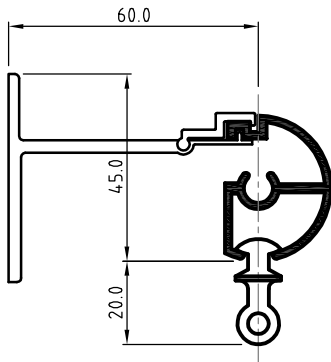

25mm DIA ROD

140mm Ring Bracket

Base Plate : 50mm
Top of base plate to bottom of rod : 30mm
Glide sits 10mm below rod

25mm DIA ROD

140mm Glide Bracket

Base Plate : 50mm
Top of base plate to bottom of 25mm ring :
44mm
Eyelet on ring sits 10mm below rod

Base Plate : Length 50mm, Width 30mm
Top of base plate to bottom of rod : 40mm
Glide sits 20mm below rod
Wall Plate to centre of rod: 117mm

32mm MK2 100mm Bracket

Base Plate : Length 50mm, Width 30mm
Top of base plate to bottom of rod : 40mm
Glide sits 20mm below rod
Wall Plate to centre of rod: 157mm

32mm MK2 140mm Bracket

Ceiling Plate : Length 60mm, Width 36mm
Top of Ceiling to top of rod : 4mm
Top of Ceiling to bottom of rod : 36mm
Glide sits 20mm below rod

**32mm Square Rod Ceiling
Fix Bracket**

35mm GLIDE & MK2 BRACKETS

Base Plate : Length 50mm, Width 30mm
 Top of base plate to bottom of rod : 45mm
 Glide sits 20mm below rod
 Wall Plate to centre of rod: 60mm

35mm Single Bracket

Base Plate : Length 50mm, Width 30mm
 Top of base plate to bottom of rod : 43mm
 Glide sits 20mm below rod
 Wall Plate to centre of rod: 107mm