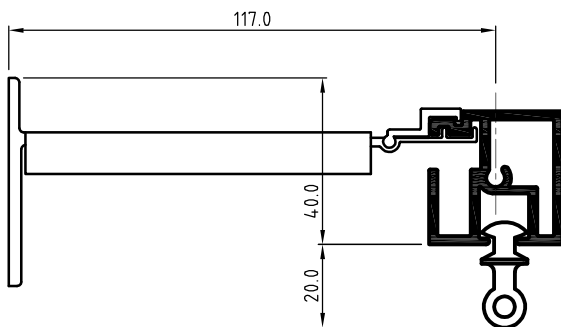

25mm Top Fix Ring Bracket

Ceiling to top of rod : 6mm
 Ceiling to bottom of rod : 22mm
 Glide sits 10mm below rod

16mm Top Fix Glide Bracket

Ceiling Wall Plate : 50mm DIA
 Dropper available in 100mm, 400mm and 900mm drops
 Top of ceiling to bottom of ceiling flange : 12mm
 Top of bracket fixing to bottom of rod : 40mm
 Glide sits 10mm below rod

25mm Hanger Glide Bracket

32mm SQUARE GLIDE & MK2 BRACKETS

Base Plate : Length 50mm, Width 30mm
Top of base plate to bottom of rod : 40mm
Glide sits 20mm below rod
Wall Plate to centre of rod: 68mm

32mm Single Bracket

Base Plate : Length 50mm, Width 30mm
Top of base plate to bottom of rod : 40mm
Glide sits 20mm below rod
Wall Plate to centre of rod: 117mm

32mm MK2 100mm Bracket

Base Plate : Length 50mm, Width 30mm
Top of base plate to bottom of rod : 40mm
Glide sits 20mm below rod
Wall Plate to centre of rod: 157mm