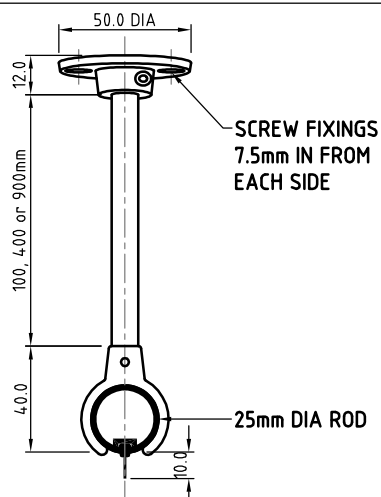

25mm DIA ROD

140mm Ring Bracket

Base Plate : 50mm
Top of base plate to bottom of rod : 30mm
Glide sits 10mm below rod

25mm DIA ROD

140mm Glide Bracket

Base Plate : 50mm
Top of base plate to bottom of 25mm ring :
44mm
Eyelet on ring sits 10mm below rod

25mm DIA ROD

100mm Ring Bracket

Base Plate : 50mm
Top of base plate to bottom of rod : 30mm
Glide sits 10mm below rod

25mm DIA ROD

100mm Glide Bracket

25mm & 16mm TOP FIX BRACKETS

Ceiling to top of rod : 7mm
 Ceiling to bottom of rod : 32mm
 Glide sits 10mm below rod

25mm Top Fix Glide Bracket

Ceiling to top of rod : 20mm
 Ring/Glide sits 10mm above rod/10mm below ceiling
 Ceiling to bottom of rod : 45mm
 Ceiling to bottom of ring : 59mm
 Eyelet on ring sits 10mm below ring

25mm Top Fix Ring Bracket

Ceiling to top of rod : 6mm
 Ceiling to bottom of rod : 22mm
 Glide sits 10mm below rod

16mm Top Fix Glide Bracket

Ceiling Wall Plate : 50mm DIA
 Dropper available in 100mm, 400mm and 900mm drops
 Top of ceiling to bottom of ceiling flange : 12mm
 Top of bracket fixing to bottom of rod : 40mm
 Glide sits 10mm below rod