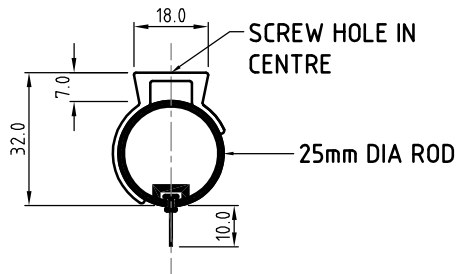

16mm Glide Bracket - M1

Base Plate : 45mm
Top of base plate to bottom of 25mm ring : 53mm
Eyelet on ring sits 10mm below rod

16mm Ring Bracket

25mm GLIDE BRACKETS

25mm 140/100mm BRACKETS

Base Plate : 50mm
Top of base plate to bottom of 25mm ring :
44mm
Eyelet on ring sits 10mm below rod

25mm DIA ROD

140mm Ring Bracket

Base Plate : 50mm
Top of base plate to bottom of rod : 30mm
Glide sits 10mm below rod

25mm DIA ROD

140mm Glide Bracket

Base Plate : 50mm
Top of base plate to bottom of 25mm ring :
44mm
Eyelet on ring sits 10mm below rod

25mm DIA ROD

100mm Ring Bracket

Base Plate : 50mm
Top of base plate to bottom of rod : 30mm
Glide sits 10mm below rod

25mm DIA ROD

100mm Glide Bracket

25mm & 16mm TOP FIX BRACKETS

Ceiling to top of rod : 7mm
 Ceiling to bottom of rod : 32mm
 Glide sits 10mm below rod

25mm Top Fix Glide Bracket

Ceiling to top of rod : 20mm
 Ring/Glide sits 10mm above rod/10mm below ceiling
 Ceiling to bottom of rod : 45mm
 Ceiling to bottom of ring : 59mm
 Eyelet on ring sits 10mm below ring