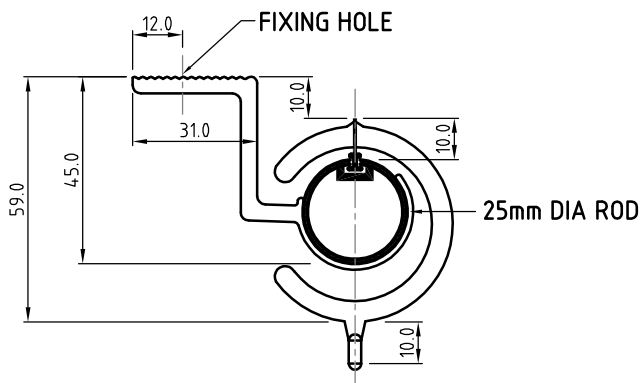

16mm Glide Bracket - M1

Base Plate : 45mm
Top of base plate to bottom of 25mm ring : 53mm
Eyelet on ring sits 10mm below rod

16mm Ring Bracket

25mm GLIDE BRACKETS

25mm 140/100mm BRACKETS

Base Plate : 50mm
Top of base plate to bottom of 25mm ring :
44mm
Eyelet on ring sits 10mm below rod

25mm DIA ROD

140mm Ring Bracket

Base Plate : 50mm
Top of base plate to bottom of rod : 30mm
Glide sits 10mm below rod

25mm DIA ROD

140mm Glide Bracket

Base Plate : 50mm
Top of base plate to bottom of 25mm ring :
44mm
Eyelet on ring sits 10mm below rod

25mm DIA ROD

100mm Ring Bracket

Base Plate : 50mm
Top of base plate to bottom of rod : 30mm
Glide sits 10mm below rod

25mm DIA ROD

100mm Glide Bracket

25mm & 16mm TOP FIX BRACKETS

Ceiling to top of rod : 7mm
 Ceiling to bottom of rod : 32mm
 Glide sits 10mm below rod

25mm Top Fix Glide Bracket

Ceiling to top of rod : 20mm
 Ring/Glide sits 10mm above rod/10mm below ceiling
 Ceiling to bottom of rod : 45mm
 Ceiling to bottom of ring : 59mm
 Eyelet on ring sits 10mm below ring