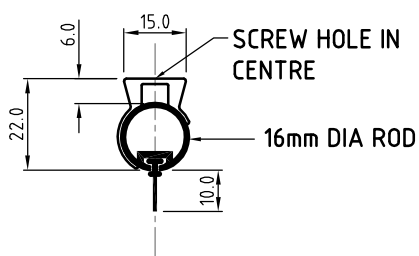

Ceiling to top of rod : 6mm
Ceiling to bottom of rod : 22mm
Glide sits 10mm below rod

16mm Top Fix Glide Bracket