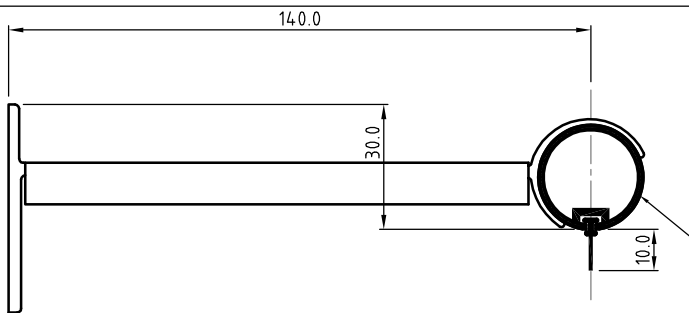

16mm GLIDE BRACKETS

Base Plate : 34mm
Top of base plate to bottom of rod : 27mm
Glide sits 10mm below rod

16mm Glide Bracket

Base Plate : 45mm
Top of base plate to bottom of rod : 31mm
Glide sits 10mm below rod

16mm Glide Bracket - M1

Base Plate : 45mm
Top of base plate to bottom of 25mm ring : 53mm
Eyelet on ring sits 10mm below rod

16mm Ring Bracket

25mm GLIDE BRACKETS

25mm 140/100mm BRACKETS

Base Plate : 50mm
Top of base plate to bottom of 25mm ring :
44mm
Eyelet on ring sits 10mm below rod

25mm DIA ROD

140mm Ring Bracket

Base Plate : 50mm
Top of base plate to bottom of rod : 30mm
Glide sits 10mm below rod

25mm DIA ROD

140mm Glide Bracket

Base Plate : 50mm
Top of base plate to bottom of 25mm ring :
44mm
Eyelet on ring sits 10mm below rod

25mm DIA ROD

100mm Ring Bracket

Base Plate : 50mm
Top of base plate to bottom of rod : 30mm
Glide sits 10mm below rod

25mm DIA ROD

100mm Glide Bracket

25mm & 16mm TOP FIX BRACKETS

Ceiling to top of rod : 7mm
 Ceiling to bottom of rod : 32mm
 Glide sits 10mm below rod