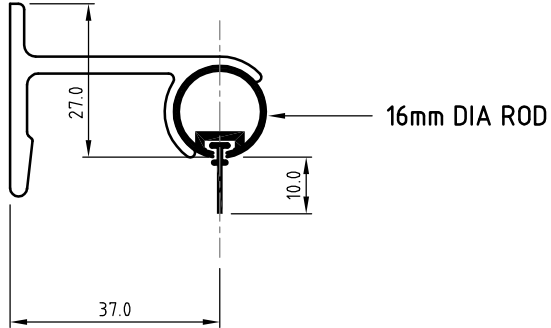

16mm GLIDE BRACKETS

Base Plate : 34mm
Top of base plate to bottom of rod : 27mm
Glide sits 10mm below rod

16mm Glide Bracket

Base Plate : 45mm
Top of base plate to bottom of rod : 31mm
Glide sits 10mm below rod

16mm Glide Bracket - M1

Base Plate : 45mm
Top of base plate to bottom of 25mm ring : 53mm
Eyelet on ring sits 10mm below rod

16mm Ring Bracket

25mm GLIDE BRACKETS

25mm 140/100mm BRACKETS

Base Plate : 50mm
Top of base plate to bottom of 25mm ring :
44mm
Eyelet on ring sits 10mm below rod

25mm DIA ROD

140mm Ring Bracket

Base Plate : 50mm
Top of base plate to bottom of rod : 30mm
Glide sits 10mm below rod

25mm DIA ROD

140mm Glide Bracket

Base Plate : 50mm
Top of base plate to bottom of 25mm ring :
44mm
Eyelet on ring sits 10mm below rod

25mm DIA ROD

100mm Ring Bracket

Base Plate : 50mm
Top of base plate to bottom of rod : 30mm
Glide sits 10mm below rod

25mm DIA ROD

100mm Glide Bracket

25mm & 16mm TOP FIX BRACKETS

Ceiling to top of rod : 7mm
 Ceiling to bottom of rod : 32mm
 Glide sits 10mm below rod